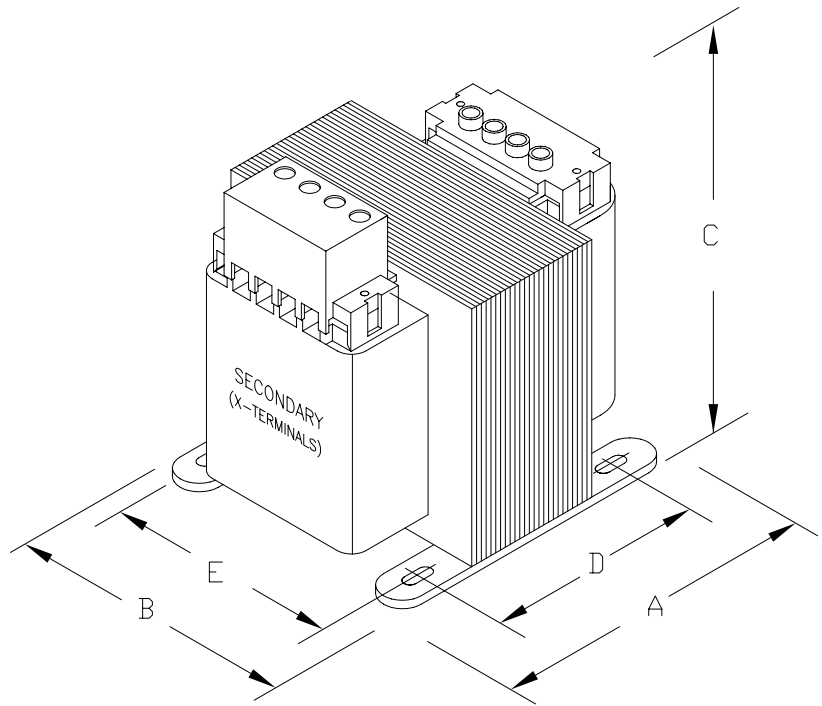

CONNECTION DIAGRAM

PROVIDED WITH SAFE TOUCH TERMINAL COVERS.
NO INTEGRAL FUSING CAPABILITY.

DIMENSIONS							APPROX. WT. LBS (KG)
	A	B	C	D	E	MTG. SLOTS	
INCHES (MM)	7.00 (178)	5.25 (133)	4.50 (114)	5.88 (149)	4.38 (111)	0.313X1.063 (8.0X27.0)	

CAT. NO. B750-2060-GAF		CONST. ENCAPSULATED				UL LISTED	
		MODEL GLOBALTRAN					
RATING							SF CERTIFIED
OUTPUT AMPS	31.25	PRIMARY V	380		TEMP. CLASS	Hz 50/60	
VA	750	SECONDARY V	24		130°C	REVISION G	
							CE IEC 61558